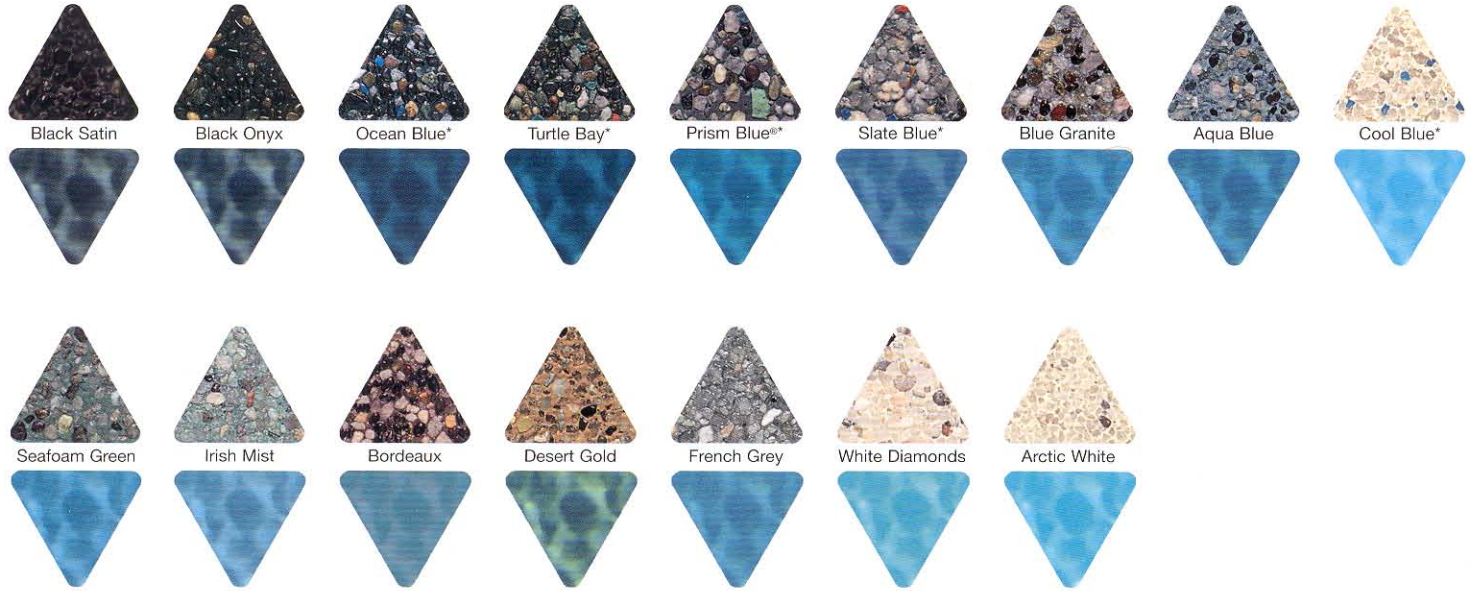

Pebble Tec - Tahoe Blue

Pebble Tec brand pool finish is the original pebble finish and still delivers the enduring natural elegance and durability that combine beauty with exceptional value. Choose from 18 magical-colors offering naturally inspired beauty and durability.

Jet Black

Black Pearl

Black Marble

Midnight Blue™

Tropical Breeze™*

Blue Lagoon

Tahoe Blue

Sky Blue

Caribbean Blue

Majestic Plum

Sedona Red

Sandy Beach

Emerald Bay™

Jade

Creme De Menthe

Moonlight Grey

White Pearl

Soft White

Pebble Sheen brand pool finish provides the natural beauty and durability of original Pebble Tec, along with a smoother, more sophisticated elegance. Choose from 16 colors providing timeless elegance and proven dependability.